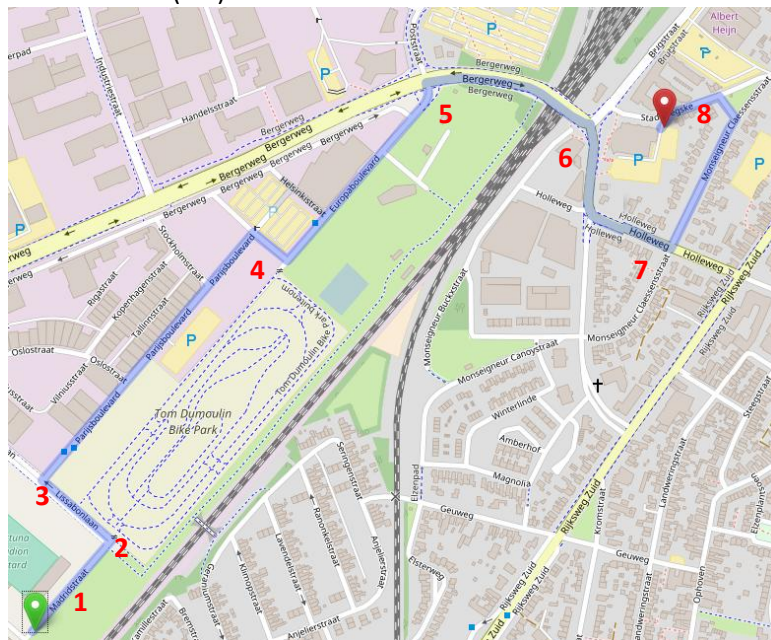

# 1→ 9 Campsite Stadssporthal

**Location:** Stadswegske 8, 6131 AG Sittard. 50.997718, 5.857818

**Route 1.7 km (car)**

1. Take Madridstraat (direction North – East)
2. At the end of the road, turn left (Lissabonlaan)
3. Take first open road to the right (Parijsboulevard)
4. At the end, turn right, and then left (Europaboulevard)
5. At the traffic lights, turn right (Bergerweg)
6. At the traffic lights, turn right (Monseigneur Vranckenstraat, continue (curve to the left) on Holleweg).
7. Take first left (Monseigneur Claessenstraat)
8. Turn left (Stadswegske) and turn left - entrance to sports facility / parking.  
The campsite is behind the building