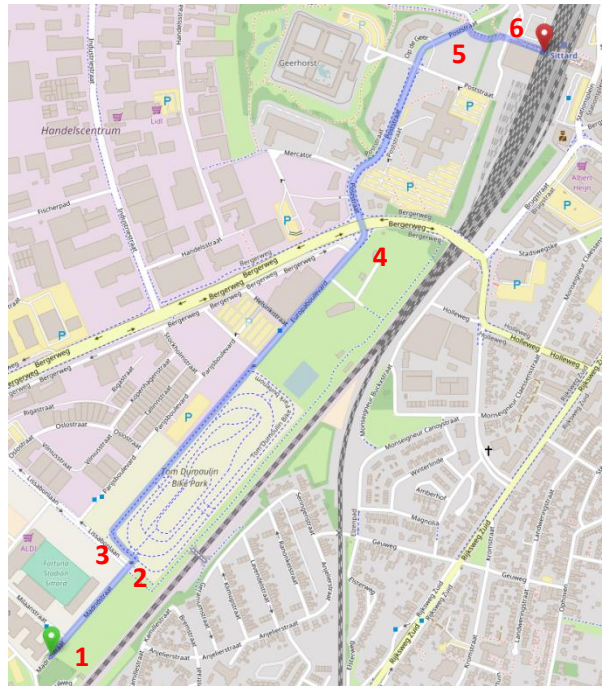

# 1→ 7 Railway station Sittard (walking)

## Location

Stationsplein 1, 6131 AS Sittard. 51.001781, 5.859401

## Route 1.8 km (walking)

1. Take Madridstraat (direction North – East)
2. At the end of the road, turn left (Lissabonlaan)
3. Take first right (Europa-boulevard). Use right-hand side sidewalks where available.
4. At the end of the road at the traffic lights, cross the Bergerweg onto Poststraat
5. Cross the street Op de Geer. After 120 m turn right onto the footpath.
6. Go straight ahead and continue alongside / through the parking garage and enter the tunnel under the railroad.

The main station building is at the other side of the rail road.