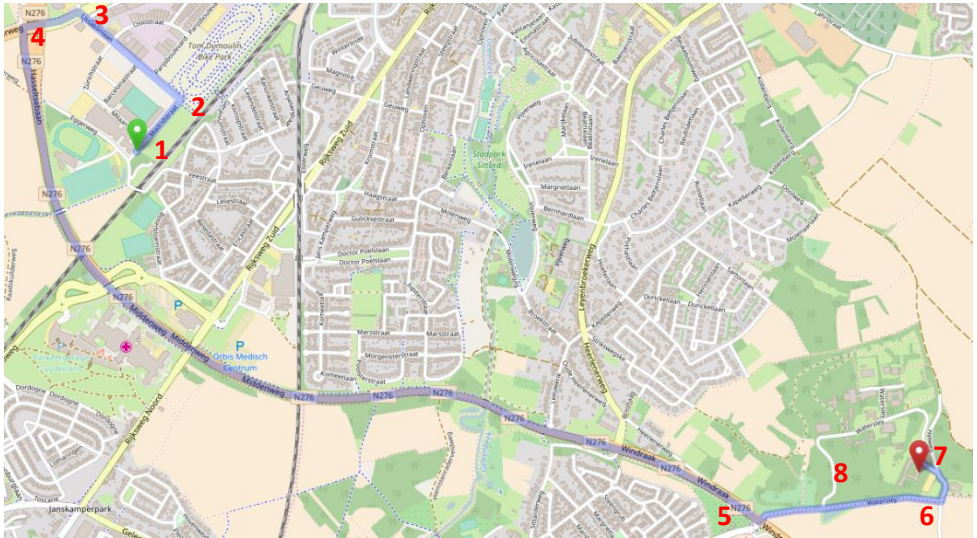

# 1→ 6 Watersley, Sittard

**Location:** Watersley 2, 6132 KA Sittard. 50.979710, 5.885450

**Route** 5.4 km (car)

1. Take Madridstraat (direction North – East)
2. At the end of the road, turn left onto Lissabonlaan
3. At the end of the road, at the traffic lights, turn left (take left-most lane).
4. Keep left lane. At the traffic lights, turn left (direction Geleen / Brunssum)
5. Follow the N276 for 3.5 km, turn left (direction Pergamijn, Watersley)
6. At the end, turn left (Helweg)
7. Just after the curve to the left, enter the car park on de left and park your car.
8. The start point of the track is a bit back (ask at the Info point for the exact location).